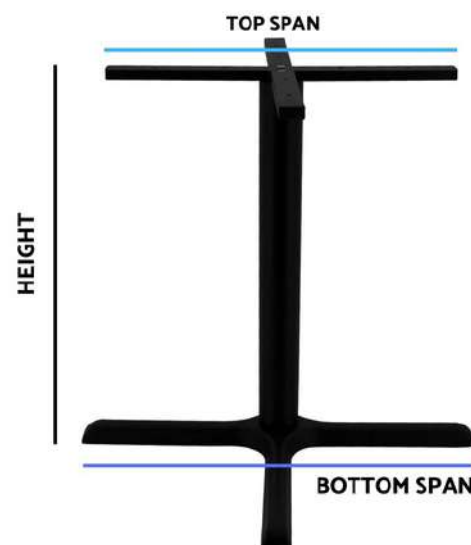

How we measure:

Height = distance from the floor to the highest part of the chair/stool

Depth = distance between the front and the back legs

Width = distance between the two front legs

Floor to seat = distance from the floor to the seat

Arm Height = distance from the floor to the highest point of the arm.

Height = distance from the floor to the highest part of the base

Top Span = distance between the outer edges of the table attachment

Bottom Span = distance between the feet

ICON GUIDE

Furniture certified by Australasian Furnishing Research & Development Institute (AFRDI)

Table bases with FLAT technology - hydraulic technology, which prevents tables from wobbling on uneven surfaces.