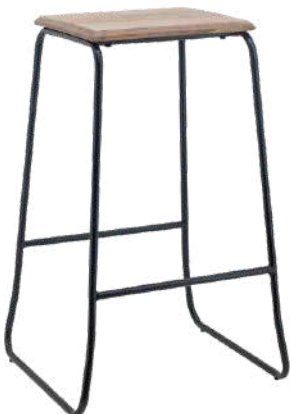

Weight: 4.7kg

PH-BL-45
Black

PHIL STOOL

SMALL

Dimensions

D 450mm x W 470mm x H 450mm

Weight: 3.3kg

PH-BL-75
Black

PHIL STOOL

TALL

Dimensions

D 460mm x W 480mm x H 765mm

Weight: 3.5kg

TIMBER STOOLS

HE-BL-46
Black

HE-WH-46
White