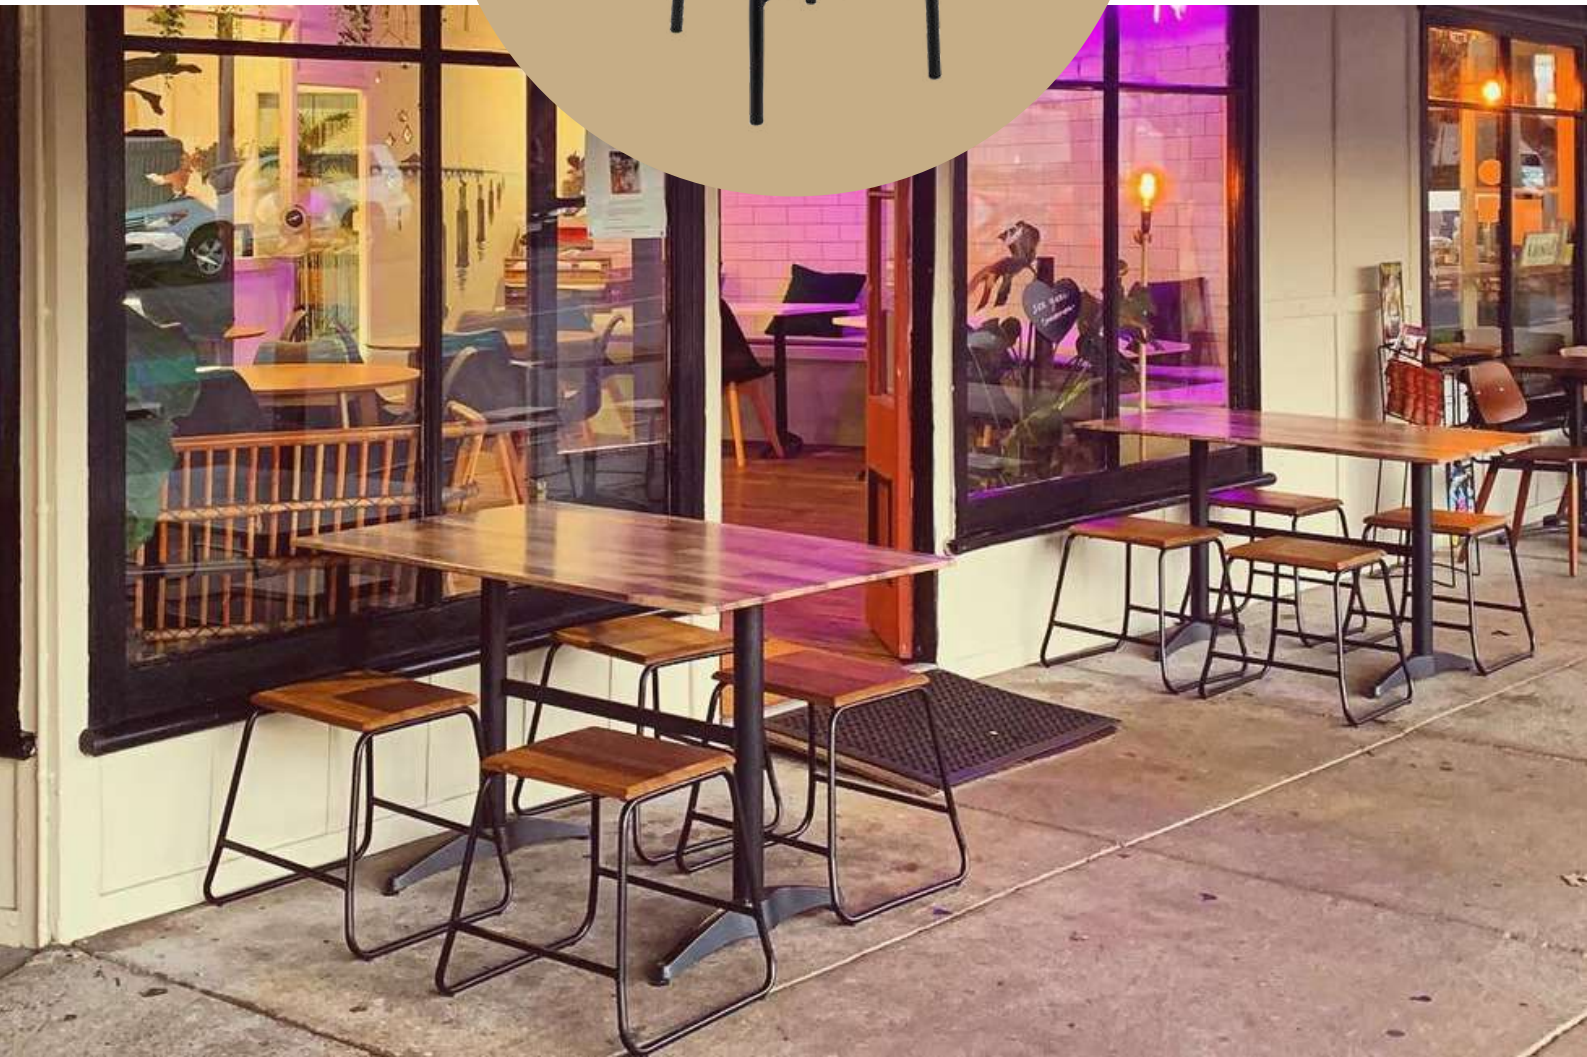

Weight: 9.1kg

BTH-BL
Black

BOOTH SEAT

Dimensions

D 640mm x W 1200mm x H 1080mm

Floor to seat: 430mm

CAFE STOOLS

TOLIX STOOLS