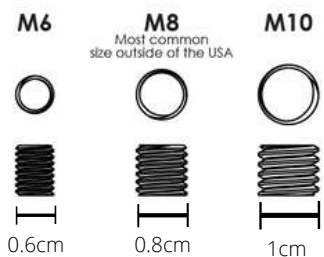

MAT-BL-72
Black

MAXWELL TWIN

Dimensions

Height:	750mm
Top span:	720mm
Bottom span:	700mm
Bottom width:	400mm

FLAT®

engineering stability

EQUALIZERS

Dimensions

Thread length: 6mm
Diameter of foot: 38mm

M8 fits most of our bases.

Metric

Thread Sizes

(Generally used outside of the USA)

Use this as a guide to measure the threads of your existing feet.

*Prices subject to change without notice