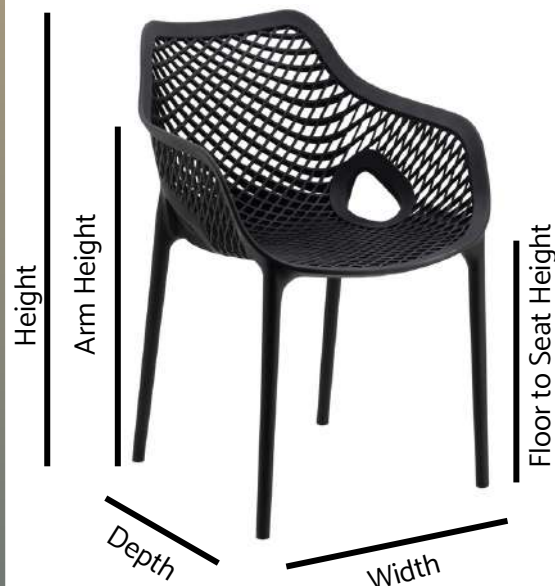

2023/2024

FURNITURE CATALOGUE

CONTENTS

Icon guide	Pg. 1
Cafe Chairs	Pg. 2-14
Cafe Stools	Pg. 15
Tolix Stools	Pg. 16-17
Polypropylene Stools	Pg. 18
Timber Stools	Pg. 19-21
Stools	Pg. 22
Table Tops	Pg. 23
Isotop	Pg. 24
Isotop Sliq	pg. 25
Werzalit	Pg. 26
Compact Laminate	Pg. 27
Table Bases	Pg. 28-31
Mix & Match	Pg. 32
Mix & Match Poles	Pg. 33
Mix & Match Bases	Pg. 34
Complete Tables	Pg. 35-40
Helpful tools	Pg. 41

How we measure:

Height = distance from the floor to the highest part of the chair/stool

Depth = distance between the front and the back legs

Width = distance between the two front legs

Floor to seat = distance from the floor to the seat